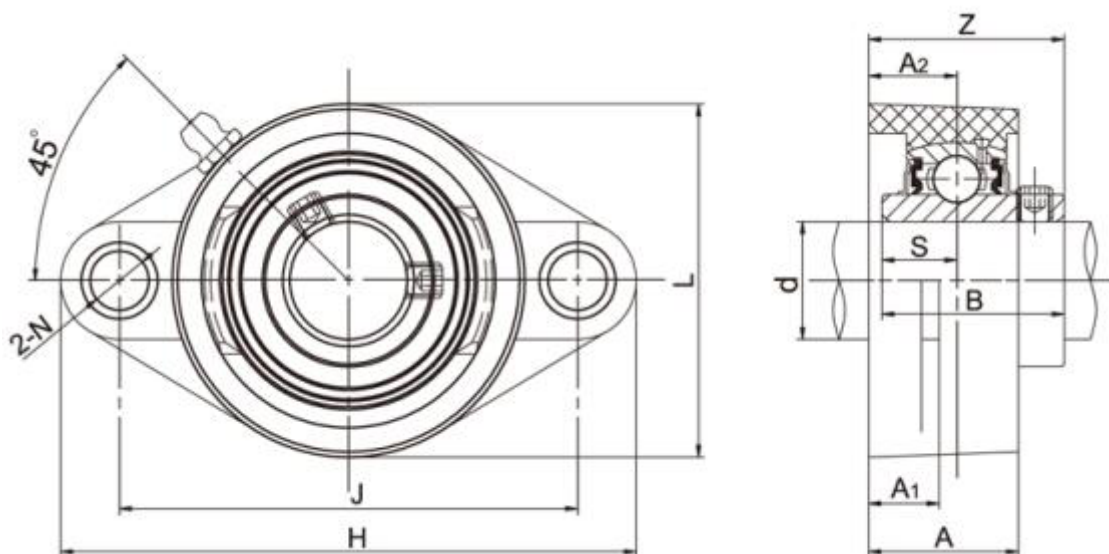

Data Sheet

Article number: 54810642093

Description: 2 hole Flange Unit TP-SUCFL209 for shaft $\text{Ø}45\text{mm}$
Insert stainless steel, housing Thermoplastic green

Measures

A = 41	L = 108
A1 = 21	N = 17
A2 = 24	S = 19
B = 49.2	Z = 54.2
Bolt = M16	
d = 45	
H = 189	
J = 148.5	